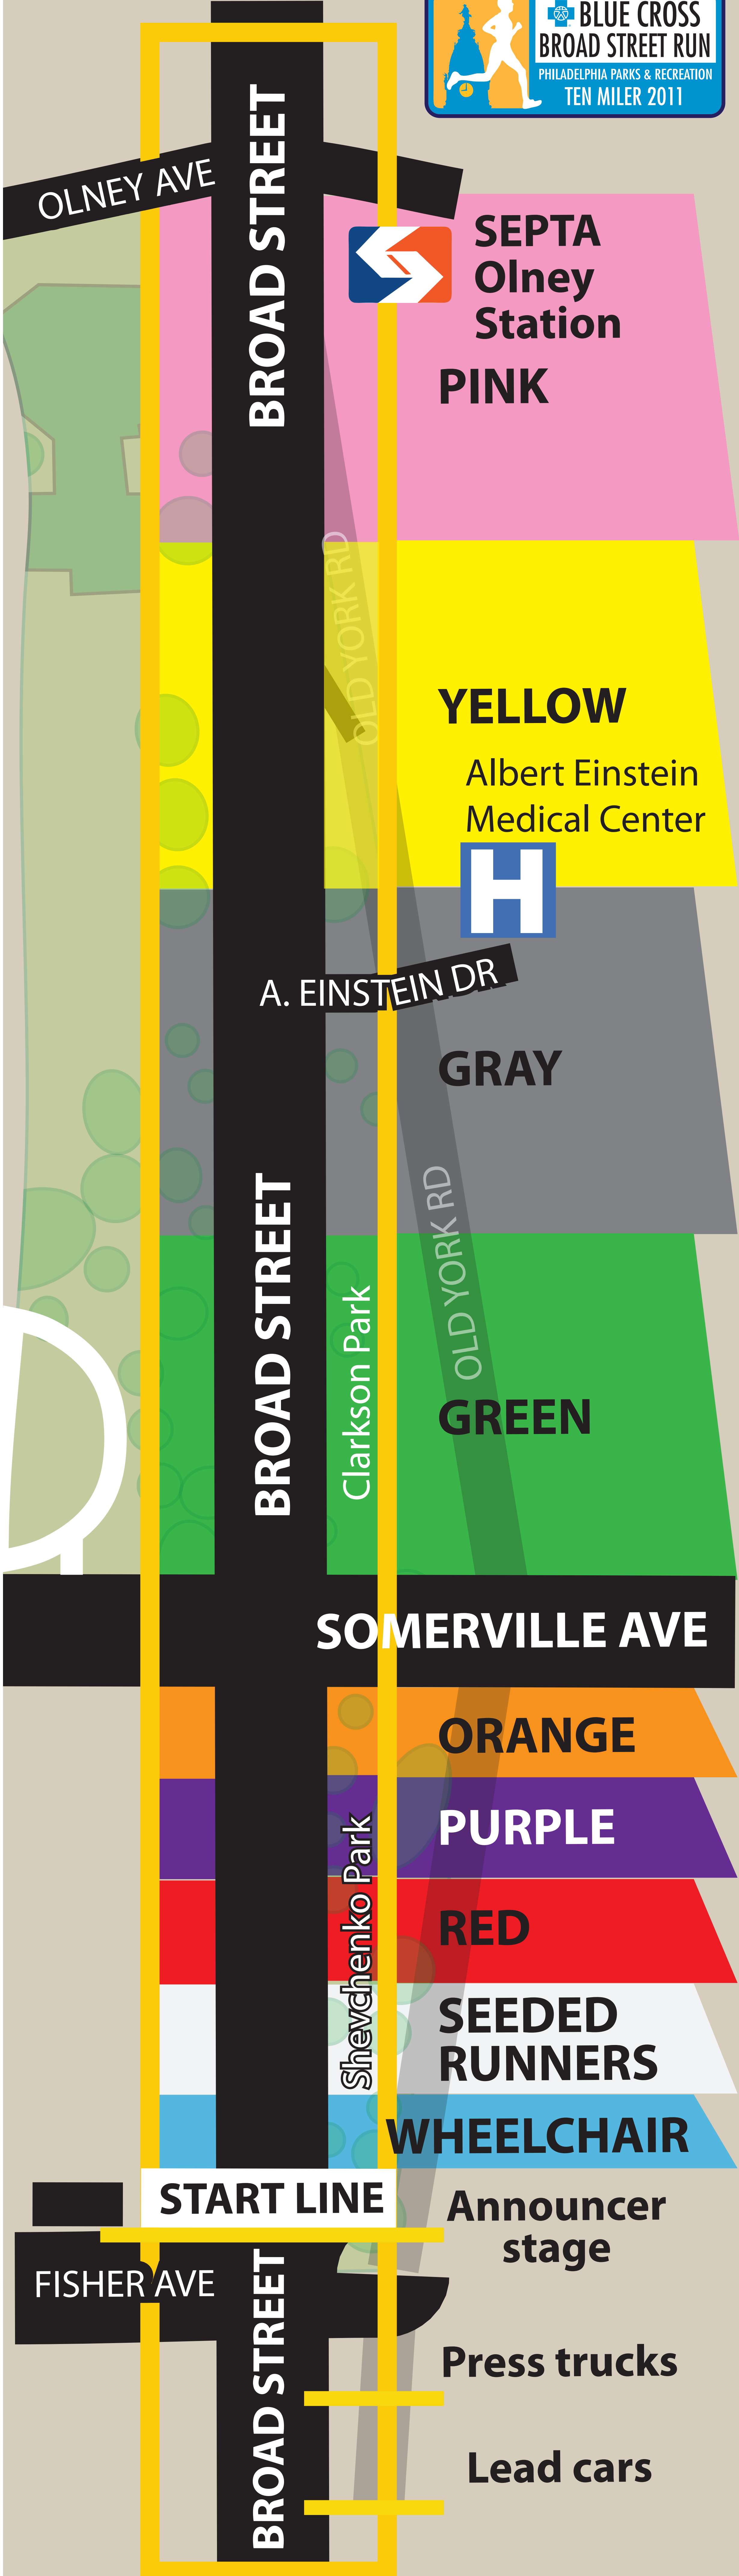

# CORRAL LINEUP

OLNEY AVE

BROAD STREET

SEPTA  
Olney  
Station

PINK

YELLOW

Albert Einstein  
Medical Center

A. EINSTEIN DR

GRAY

BROAD STREET

Clarkson Park

GREEN

SOMERVILLE AVE

ORANGE

PURPLE

Shevchenko Park

RED

SEED  
RUNNERS

WHEELCHAIR

START LINE

Announcer  
stage

FISHER AVE

BROAD STREET

Press trucks

Lead cars