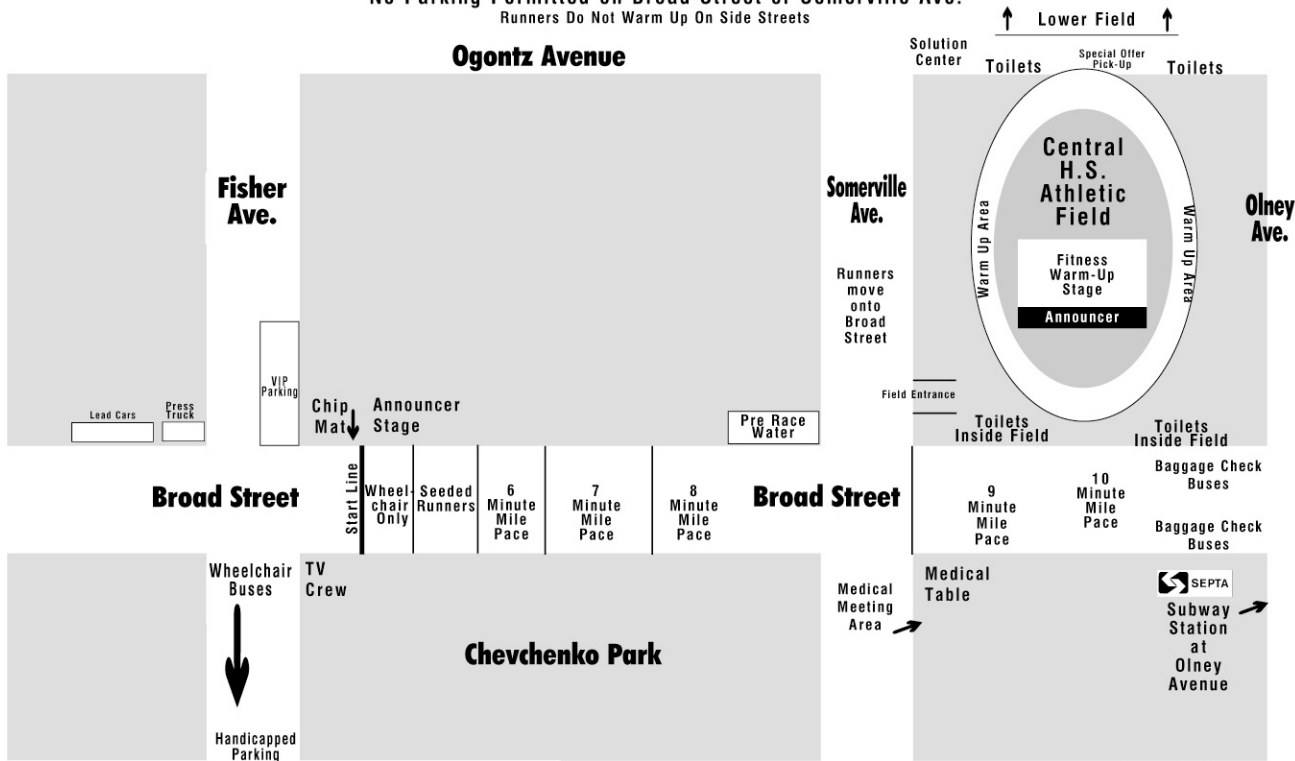

# Blue Cross Broad Street Run Start Area

No Parking Permitted on Broad Street or Somerville Ave.

Runners Do Not Warm Up On Side Streets

↑ Lower Field ↑

**Ogontz Avenue**

**Fisher Ave.**

**Somerville Ave.**

**Central H.S. Athletic Field**

**Olney Ave.**

**Broad Street**

**Broad Street**

**Chevchenko Park**

Lead Cars  
Press Truck

VIP Parking

Chip Mat  
Announcer Stage

Pre Race Water

Runners move onto Broad Street

Field Entrance

Toilets

Special Offer Pick-Up

Toilets

Warm Up Area

Warm Up Area

Toilets Inside Field

Toilets Inside Field

Wheelchair Buses

Handicapped Parking

TV Crew

Medical Meeting Area

Medical Table

Subway Station at Olney Avenue

Run start area subject to change