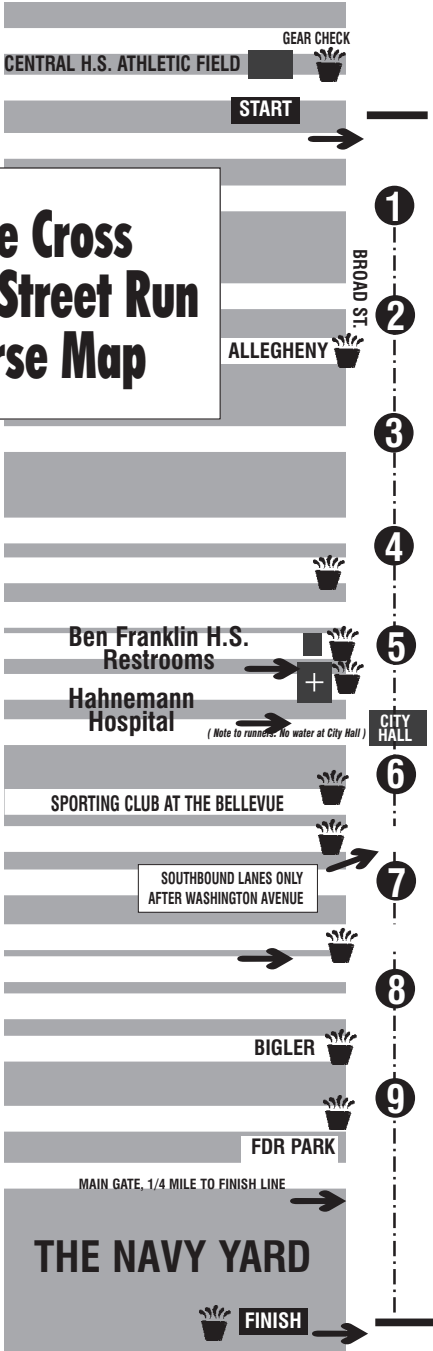

Blue Cross Broad Street Run Course Map

- OLNEY AVE.
- SOMERVILLE
- FISHER
- CAYUGA
- TIOGA
- Temple Hospital
- CUMBERLAND
- OXFORD
- MASTER
- GREEN
- SPRING GARDEN
- VINE
- MARKET
- WALNUT
- CARPENTER
- FEDERAL
- JACKSON
- WOLF
- RITNER
- Methodist Hospital
- PATTISON
- WACHOVIA SPECTRUM
- 1-95
- INTREPID
- FARRAGUT