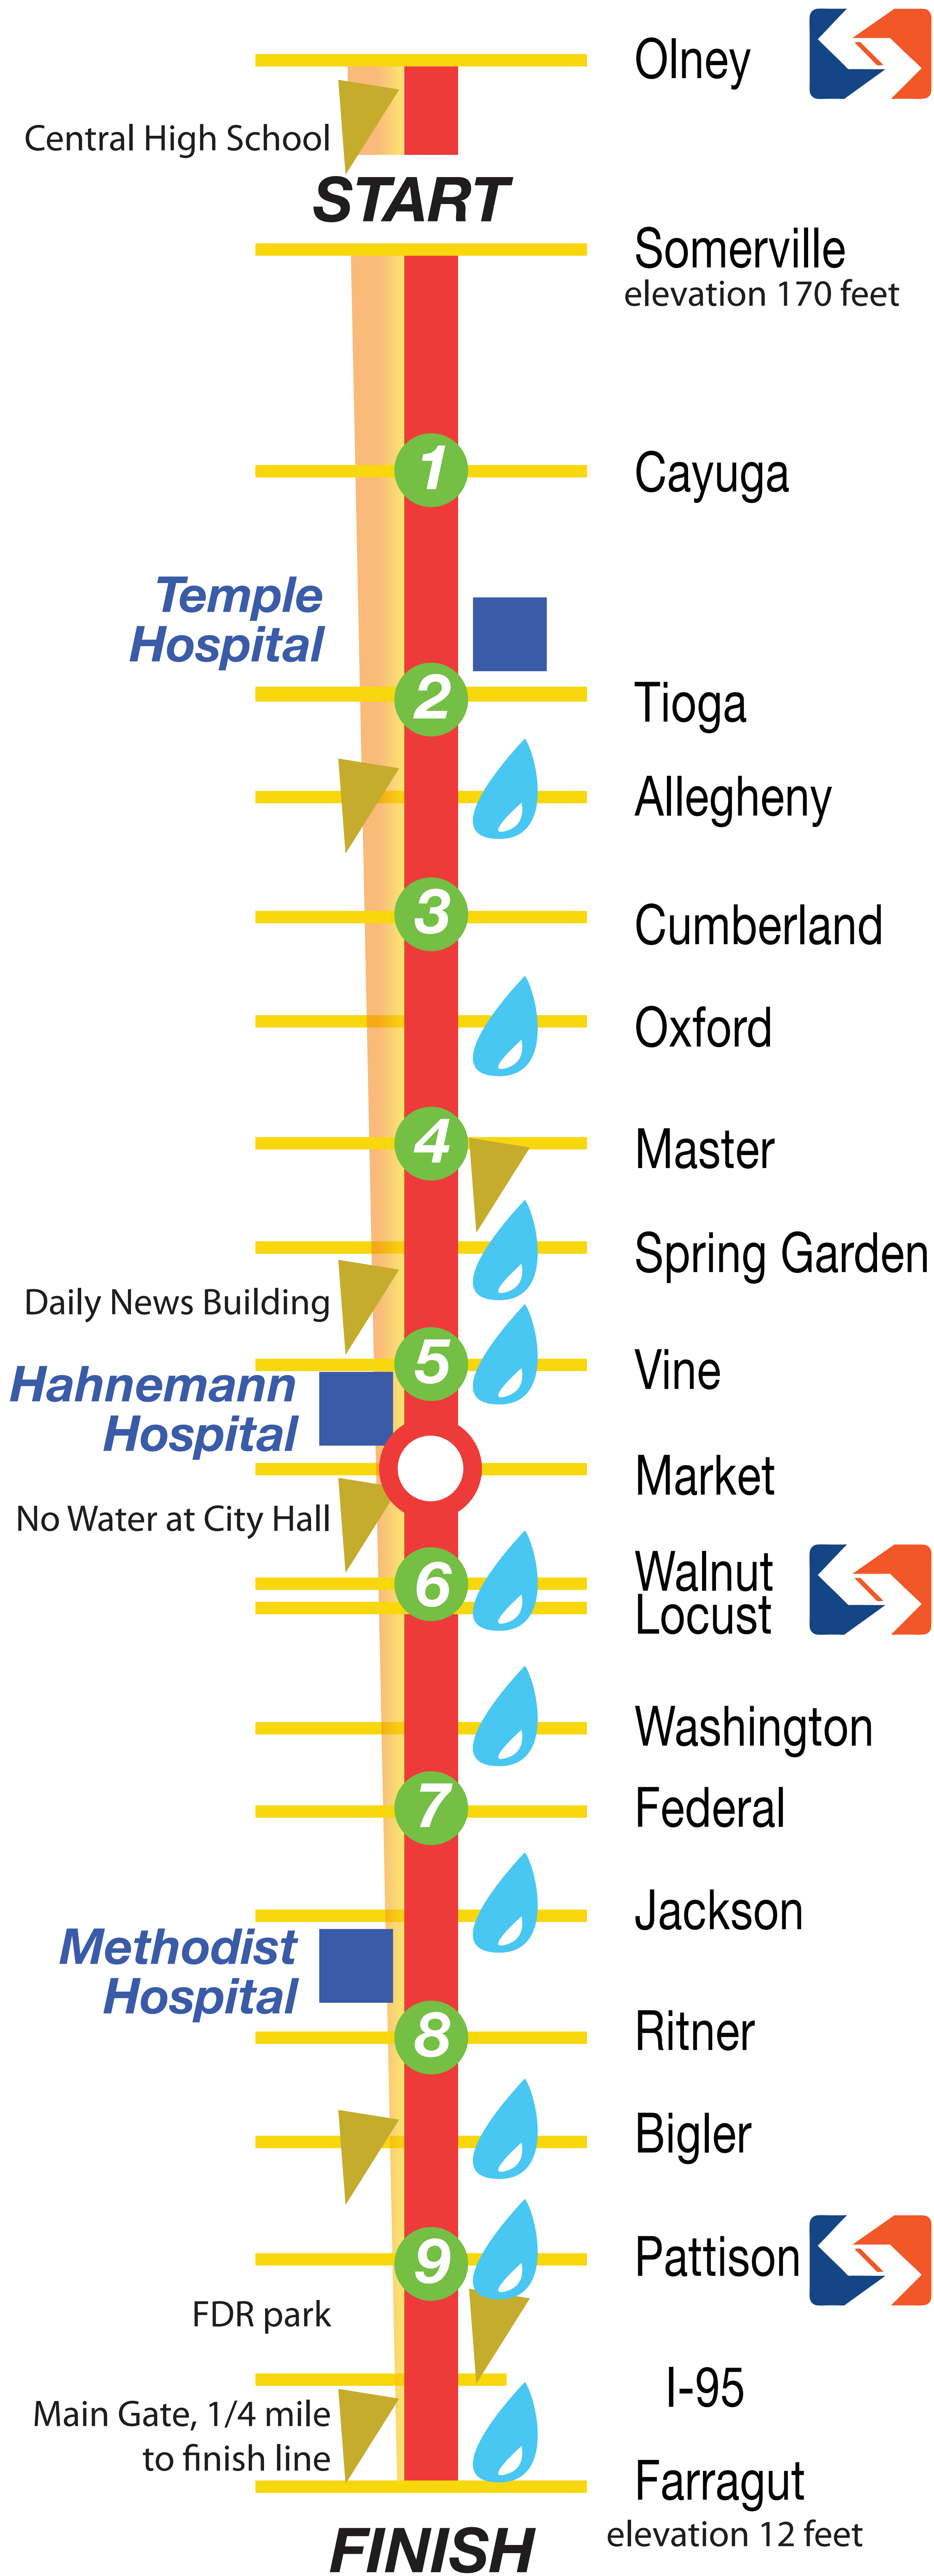

2009 BLUE CROSS BROAD STREET RUN

LEGEND

Water

Hospital

SEPTA Station

Restrooms

Mile Mark